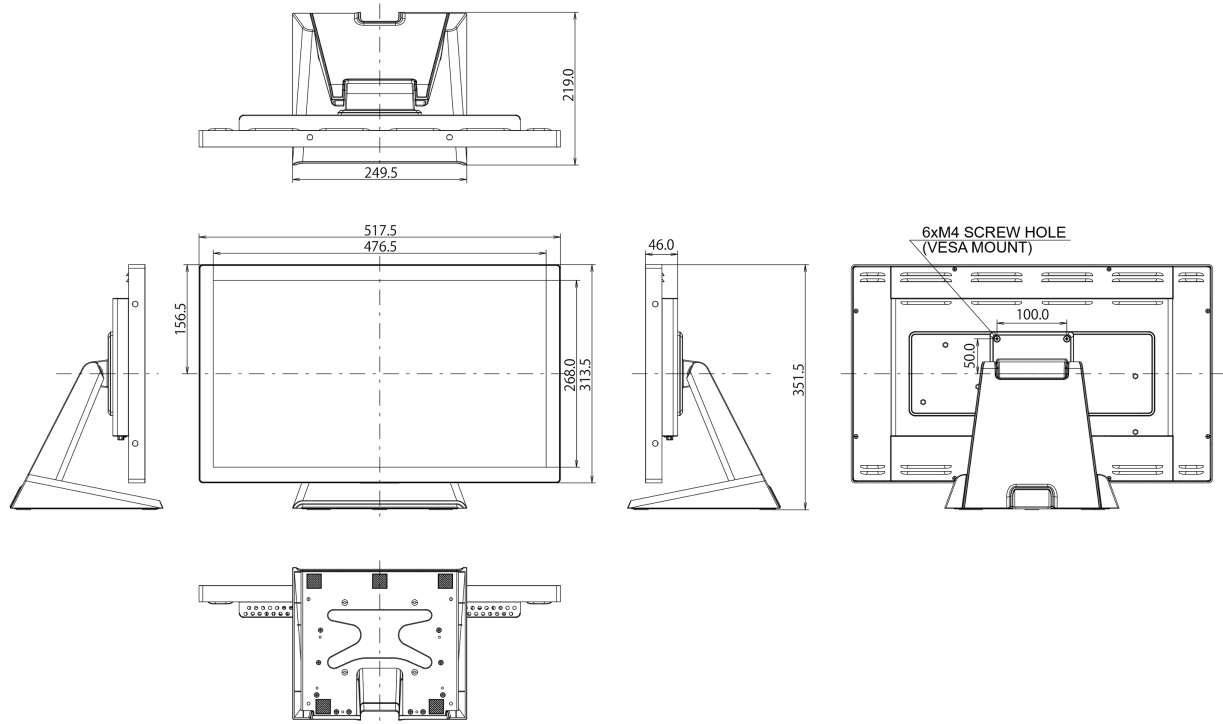

06 MECHANICAL

Orientation	landscape, portrait, face-up
Tilt angle	90° up; 5° down
VESA mounting	100 x 100mm
Cable management system	yes

07 ACCESSORIES INCLUDED

Guides	quick start guide, safety guide
Other	AC adapter
Cable cover	yes

08 POWER MANAGEMENT

Power supply unit	external
Power supply	DC 12 V
Power usage	25W typical, 0.5W off mode

09 SUSTAINABILITY

Regulations	CE, RoHS support, ErP, WEEE, CU, cULus, REACH, CCC
Other	REACH SVHC above 0.1%: Lead

10 DIMENSIONS / WEIGHT

Product dimensions W x H x D	517.5 x 351.5 x 219mm
Box dimensions W x H x D	615 x 450 x 330mm
Weight (without box)	6.6kg
EAN code	4948570117178

All trademarks and registered trademarks acknowledged. E & O E. Specification subject to change without notice. All LCD's comply with ISO-9241-307:2008 in connection with pixel defects.