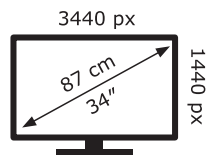

**ENERG**

LG Electronics

34BQ77QC

**32** kWh/1000h

ABCDEF**G**

**HDR**

**51** kWh/1000h

2019/2013