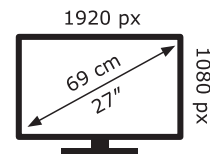

ENERG ⚡

LG Electronics

27BA560

15 kWh/1000h

2019/2013