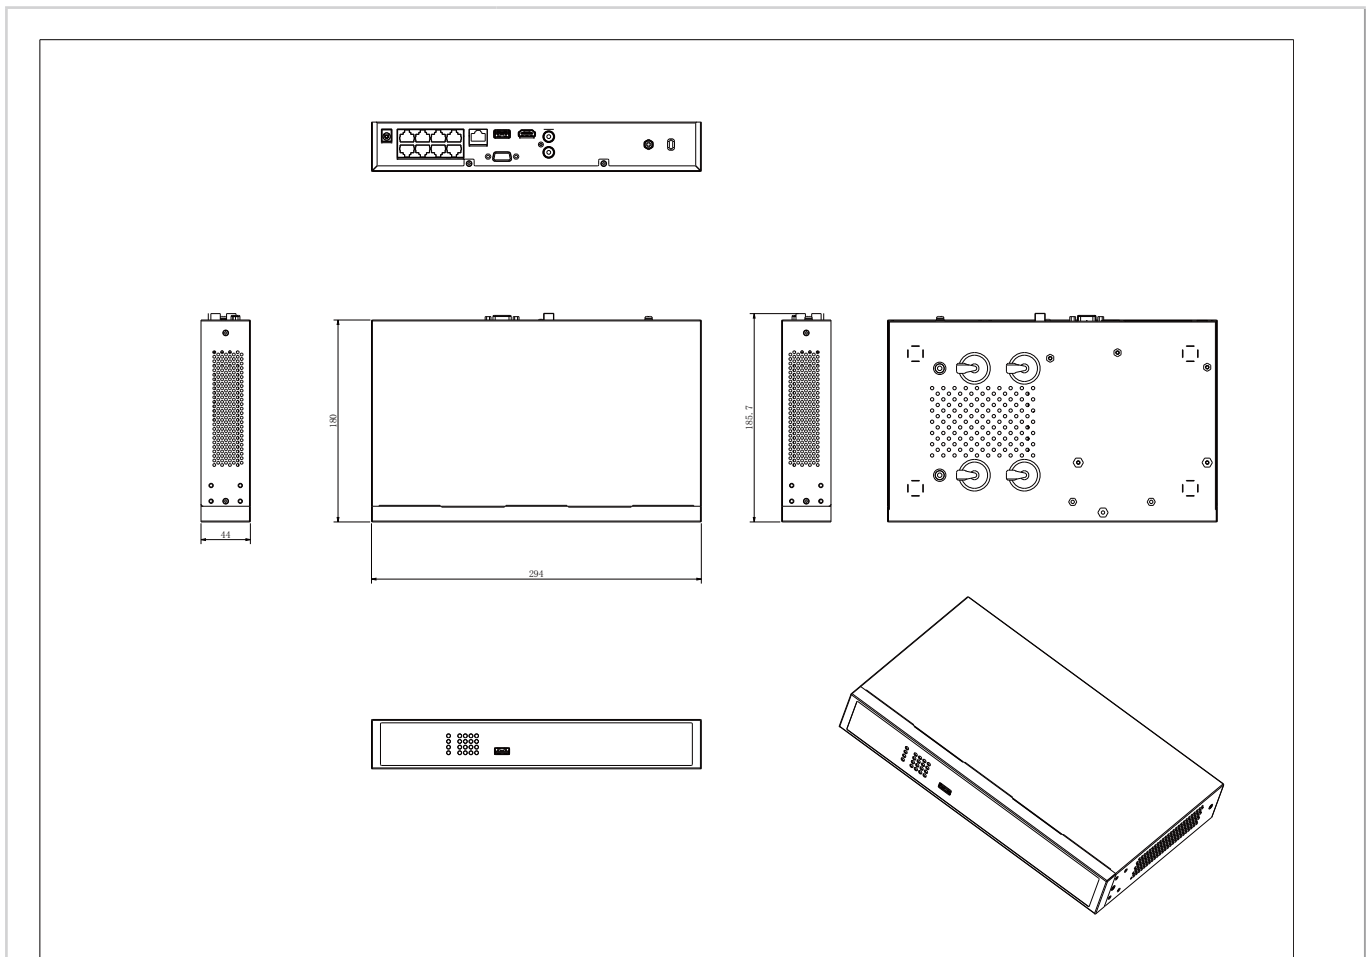

Build Features

ΔPoE budget calculations are based on laboratory testing. Actual PoE power budget is not guaranteed and will vary as a result of client limitations and environmental factors.

†The number of simultaneously playable channels may be fewer than 8, or none, if the total resolution exceeds 16MP.

‡This model currently supports ONVIF Profile S.

*HDD is not included.