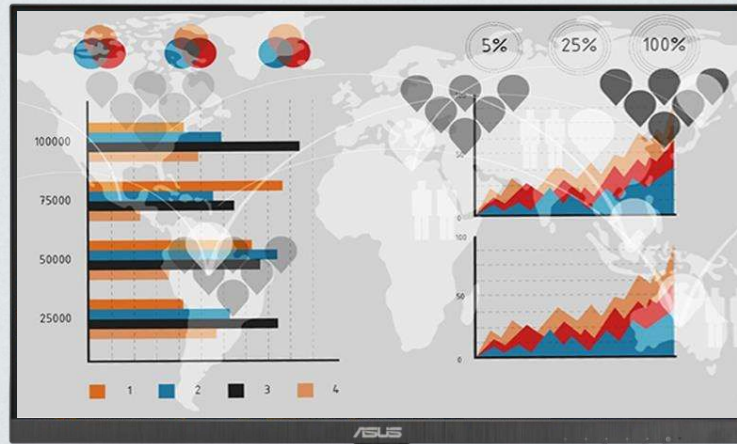

ASUS VA27DQFS

178° Ultra-wide View Business Monitor

Key Features

IPS technology panel is optimized for the finest image and color quality with 178° wide-viewing-angle

100 Hz

100Hz refresh rate gives you so much more on top of the best smooth and quality for any content